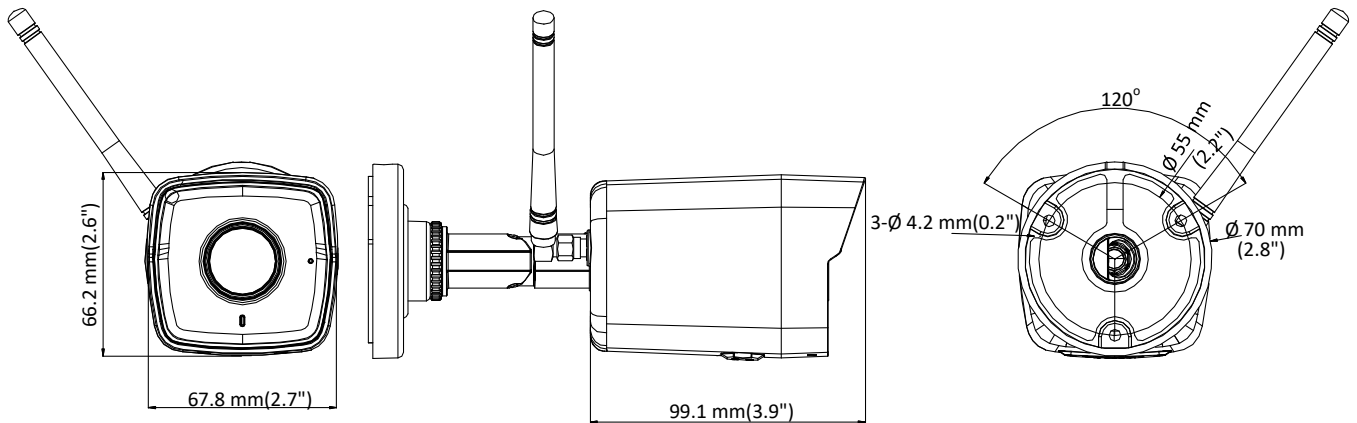

Dimensions